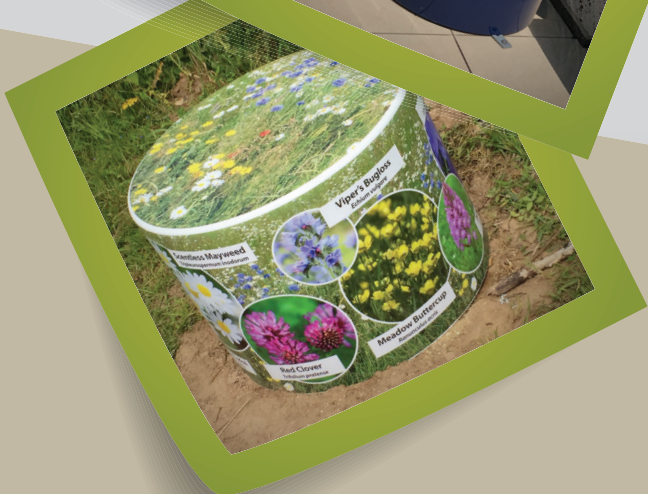

Go on - call now! Order your seats today and start saving money too - THE ART SEAT WAY!
01284 335796